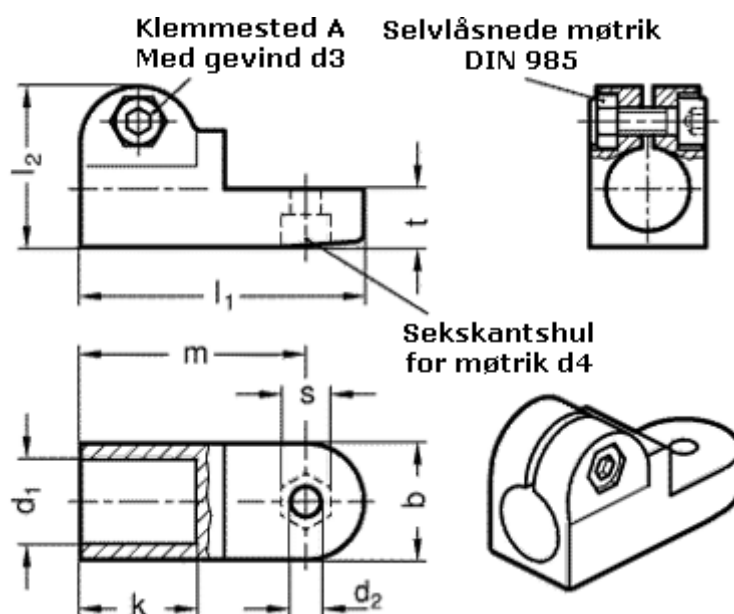

Article number: 20275B142BL

Description: E+G Swivel clamp connector  
GN275-B14-2-BL

## Measures

$b = 25$	$m = 48.5$
$d_1 = B14$	$s = 10$
$d_2 = 6.5$	$t = 12.5$
$d_3 = M 6$	
$d_4 = M 6$	
$k = 25$	
$l_1 = 61$	
$l_2 = 34.5$	